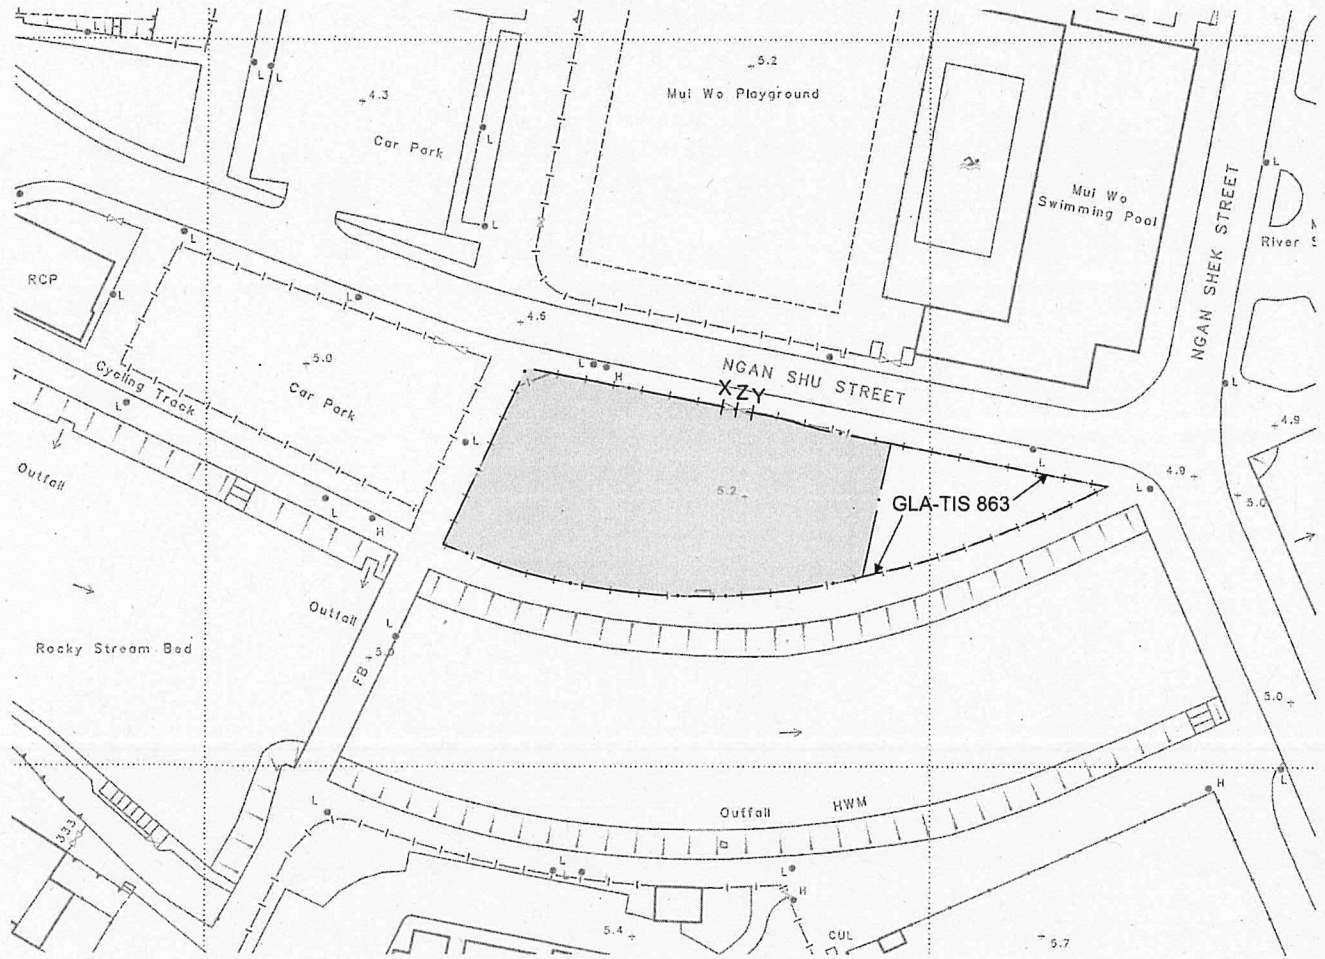

SHORT TERM TENANCY No. STTIS0254
MUI WO, LANTAU ISLAND

COLOURED PINK AREA 1 400 SQUARE METRES (ABOUT)

SCALE 1:1 000

LOCATION

SCALE 1:20 000

DRAFT

FOR IDENTIFICATION PURPOSES ONLY

District Lands Office, Islands
Lands Department

Plan Prepared by District Survey Office, Islands

© Copyright reserved - Hong Kong SAR Government

File No. L/M(1) to LD DLO/IS CX3204

Survey Sheet No. 10-SW-17B

Layout Plan No. -----

Reference Plan No. -----